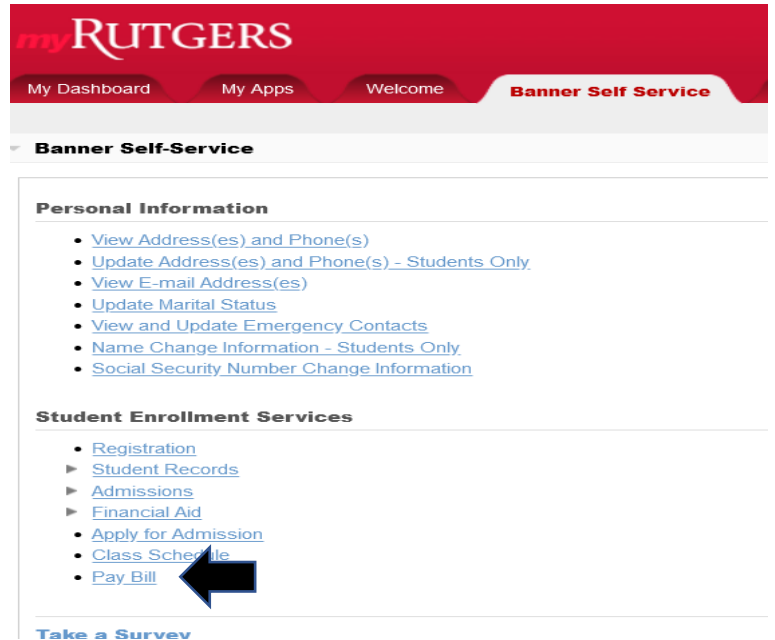

RBHS Tuition Payment Plan Sign-Up Steps

Step 3

Click the **Pay Bill** button.