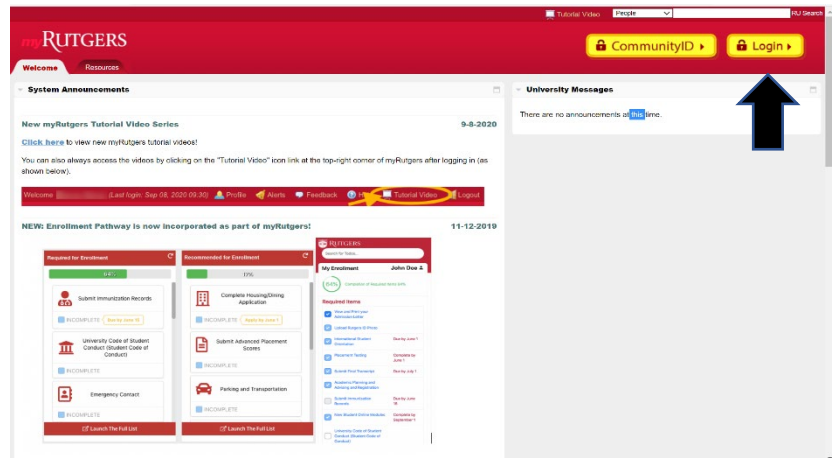

# RBHS Tuition Payment Plan Sign-Up Steps

## Step 1

Visit [myrutgers.edu](https://myrutgers.edu) and login to your student profile.

## Step 2

Click the **My Apps** tab and search for **Banner Self-Service** tile. Select the tile.

RBHS students should automatically have the Banner Self-Service tab added to their home tabs.