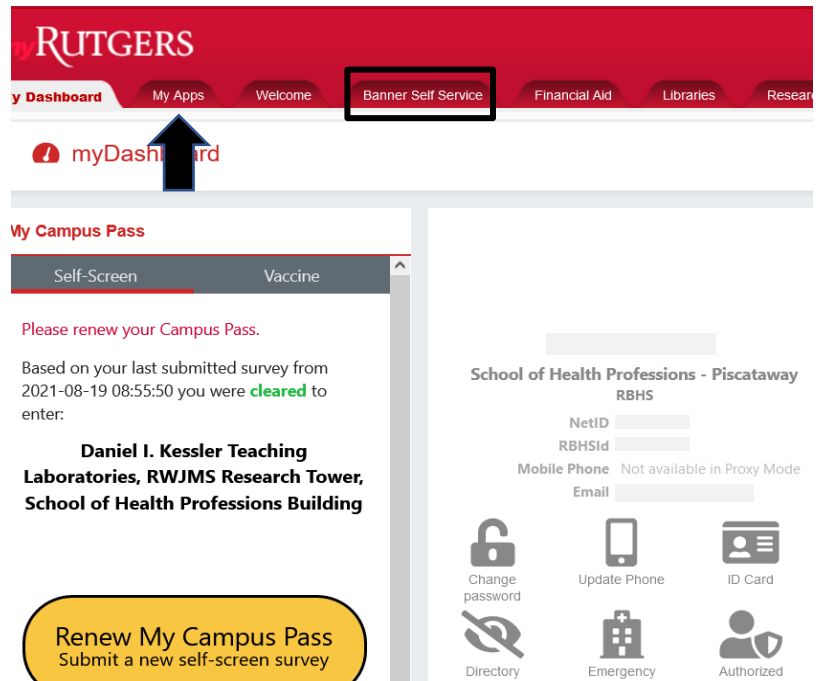

# RBHS Tuition Payment Plan Sign-Up Steps

## Step 1

Visit [myrutgers.edu](https://myrutgers.edu) and login to your student profile.

## Step 2

Click the **My Apps** tab and search for **Banner Self-Service** tile. Select the tile.

RBHS students should automatically have the Banner Self-Service tab added to their home tabs.